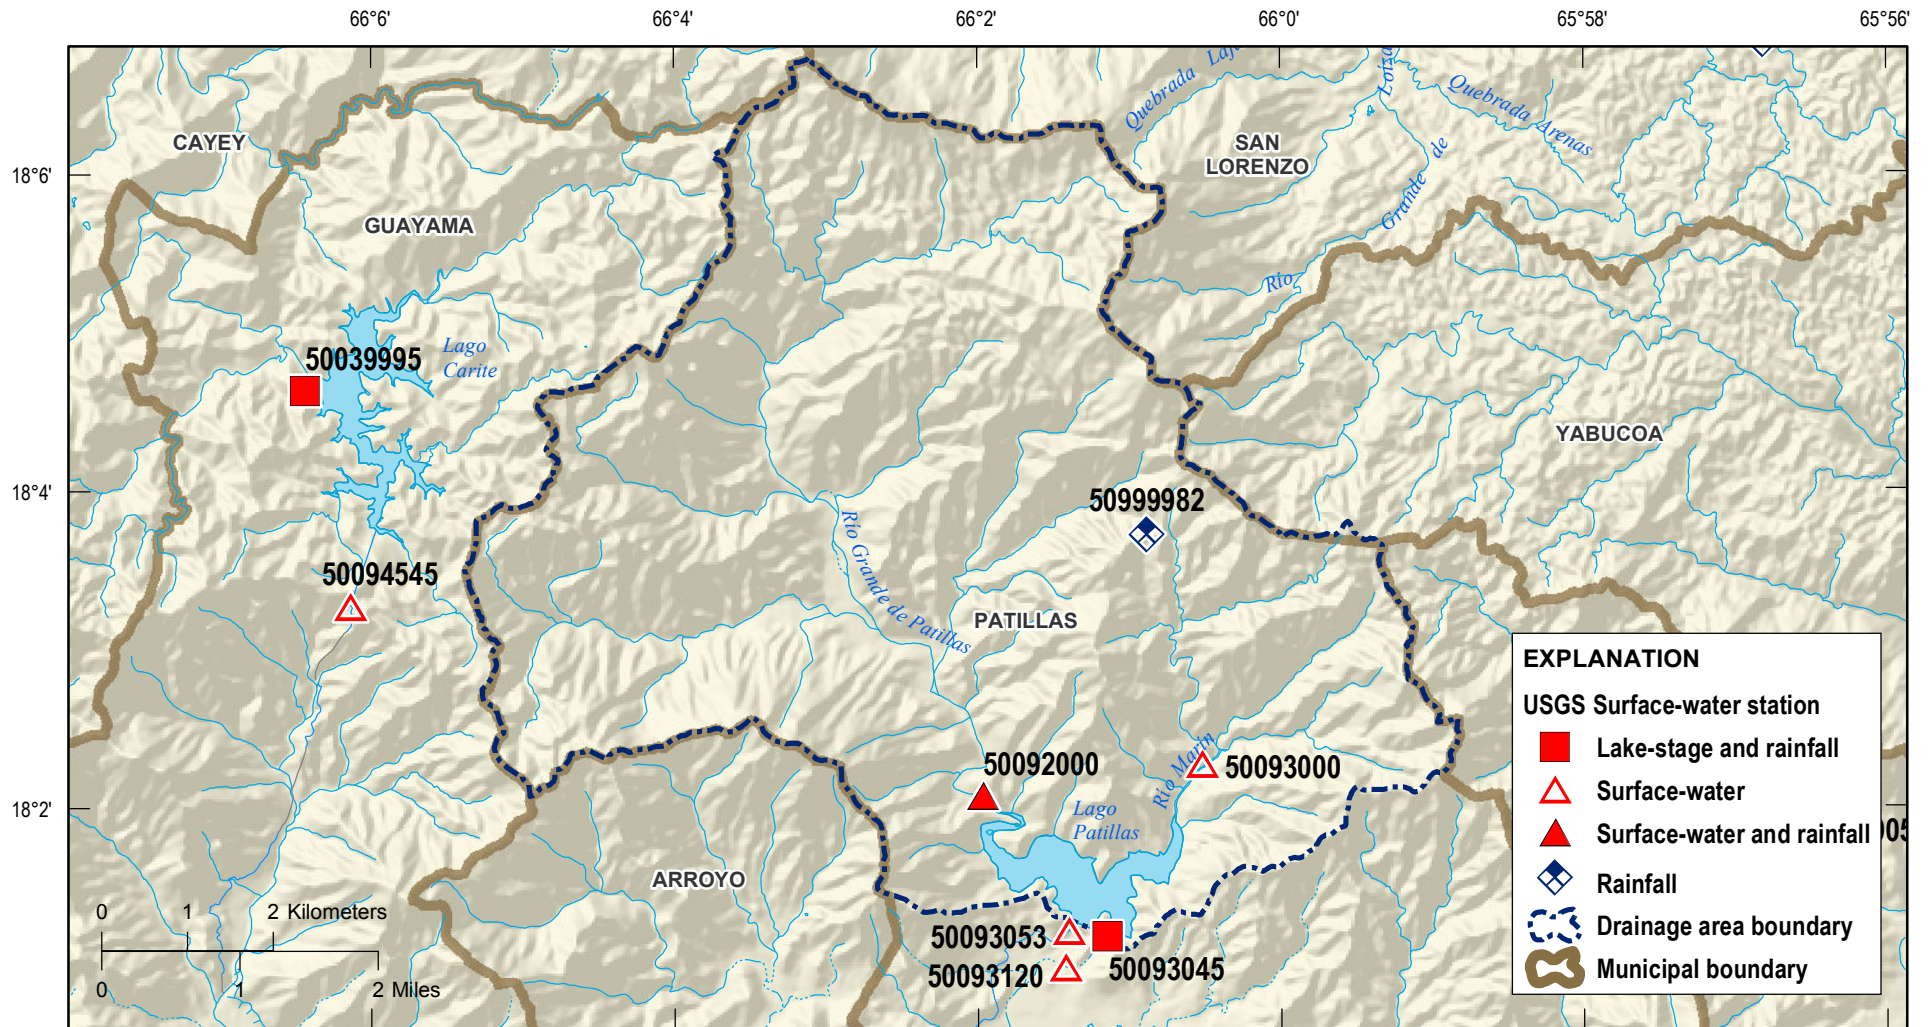

**50093045 - LAGO PATILLAS AT DAMSITE  
NR PATILLAS, PR  
Drainage area of 25.7 square miles**

Base from USGS digital data  
Lambert conformal conic projection, Puerto Rico Datum  
Map prepared by the US Geological Survey